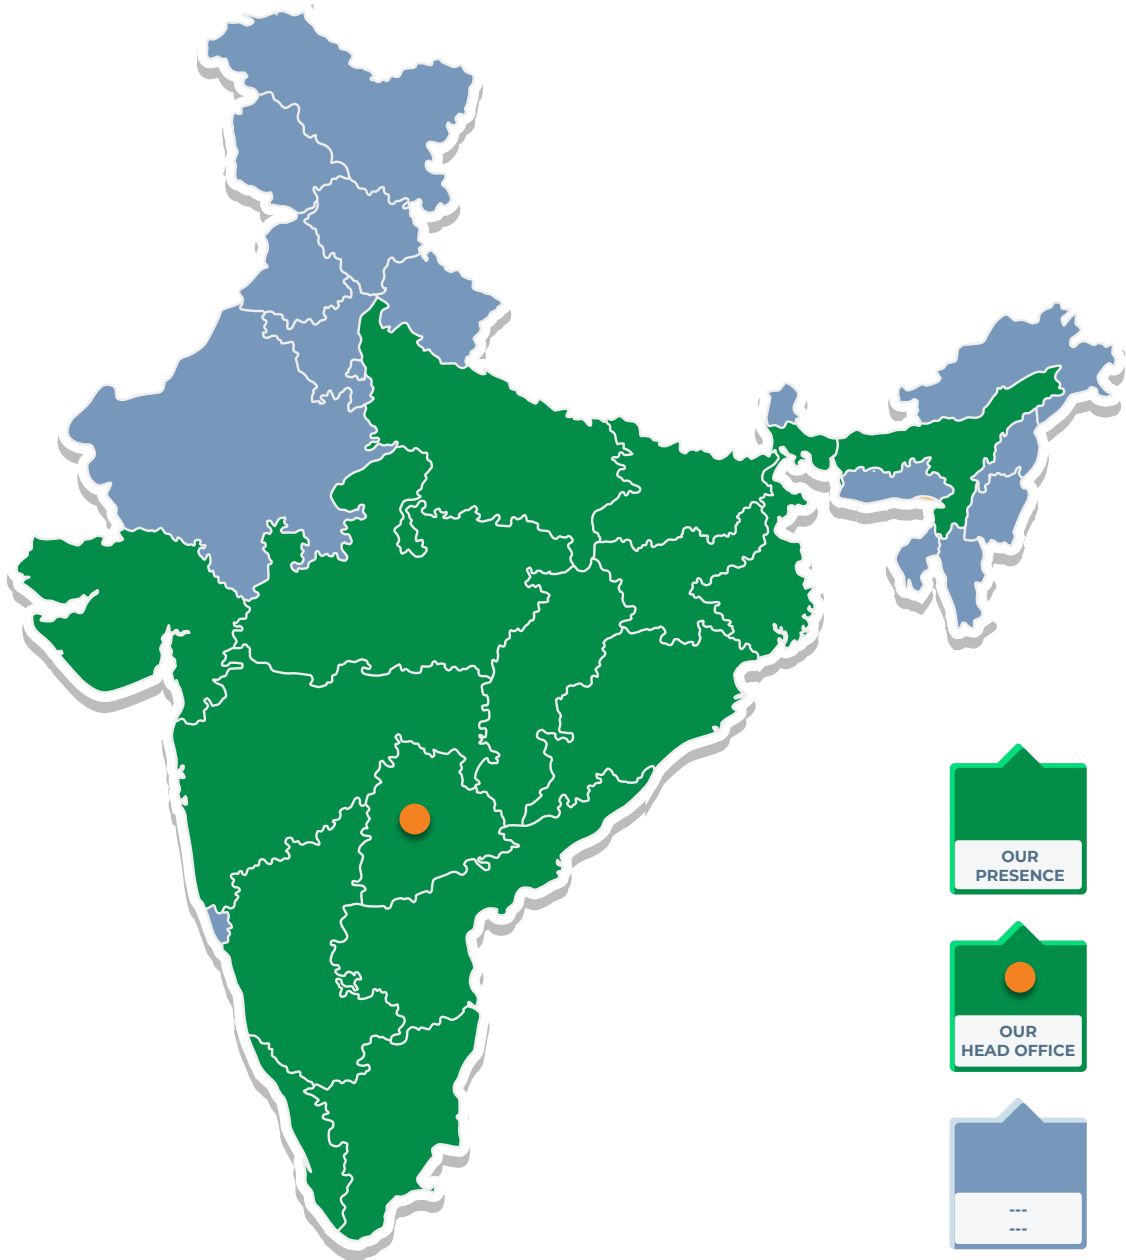

Dealers Network

Hi-Pro Feeds is a Pan-India company with fish and shrimp feed supply in almost all States.
Join us to take your business into a whole new level.